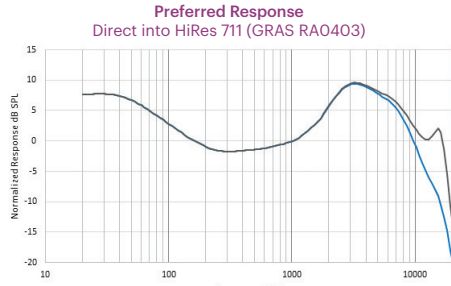

NEW DUAL-DIAPHRAGM RLQ DELIVERS BEST-IN-CLASS OUTPUT FOR SIZE

- ▶ Patented design has two separate diaphragms driven by a single motor.
- ▶ 5 dB more output than single diaphragm RAQ with very little size impact.
- ▶ Each diaphragm is in its own chamber, resulting in rich sound.