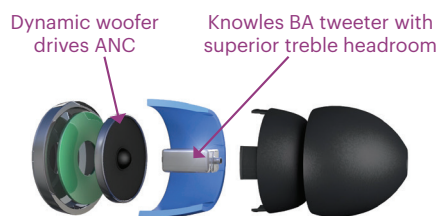

PART NUMBER	CONFIGURATION	SIZE IN (mm)	Z @ 1KHz (Ω)	SENS (dB SPL) TO 100mV / TO 1mW	MAX SPL 10% THD 1kHz (dB SPL)	THD@ 94dB SPL / THD@ 100dB SPL	VENTED	
TWEETER	RAN-33860-B148	Single	5.1x2.8x2.0	14	94	108	0.3% / 0.5%	No	
	SWFK-31736-000	Dual	5.0x2.7x3.9	6.9	102 / 100	114	0.2% / 0.2%	No	
	RAU-34832-B148	Single Supertweeter	5.1x2.8x2.0	14(*)	103(*) / n/a	122(*)	0.3% / 0.3%(*)	No	
	RDU-35000-000	Dual Supertweeter	5.1x2.8x4.1	7(*)	109(*) / n/a	127(*)	0.2% / 0.2%(*)	No	
FULL RANGE	RAQ-35091-000	Single	5.3x2.7x1.6	74	109 / 117	122	1.1% / 1.3%	Yes	
	RAQ-33862-000	Single	5.3x2.7x1.6	56	106 / 113	120	0.7% / 0.8%	No	
	RLQ-34240-000	Dual-diaphragm high-output	5.3x3.1x2.7	57	111 / 120	126	0.3% / 0.4%	Yes	

* Supertweeter performance is specified at 10kHz
Other models available, please contact a Knowles representative

HYBRID WITH KNOWLES BA TWEETER SOLVES ACOUSTIC CHALLENGES IN MODERN TWS EARPHONES

- Combination of ANC, extended treble, and hearing personalization pose challenges for small full-range speakers:
  - Potential overload of equalizer, DAC, or power amp.
  - Excessive power consumption.
- Hybrid drivers solve these problems by splitting woofer and tweeter functions using high-output BA for superior treble.