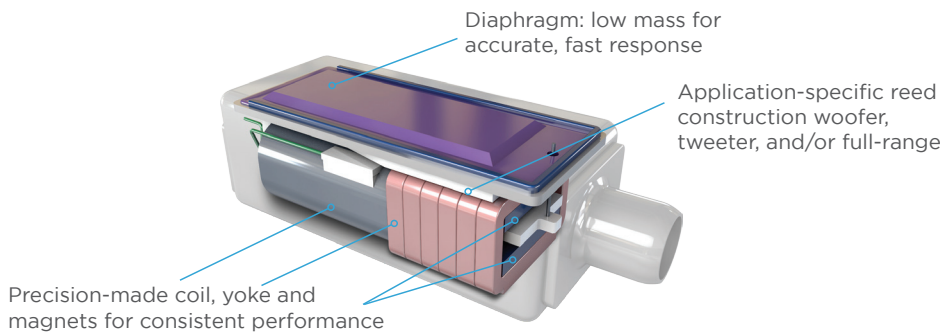

KNOWLES BALANCE ARMATURE DRIVERS FOR
PREMIUM SOUND: TRUE WIRELESS HEARABLES
SELECTION GUIDE

MARCH 2023

Small Size, Premium Sound

Knowles' tiny balanced armature drivers occupy less than 1/2 the volume of the smallest dynamic speakers, yet provide premium sound. Small enough to fit in the ear tip, balanced armature drivers allow more room in hearables for sensors, additional features, or a larger battery, without sacrificing comfort. Their high efficiency means longer battery life in the coming next generation of hearables as they do for hearing aids today.

In wired or wireless earphones, balanced armature drivers are small enough to replicate the performance of premium loudspeakers by allowing separate woofers, mid-range drivers, and tweeters to be combined in a single package.