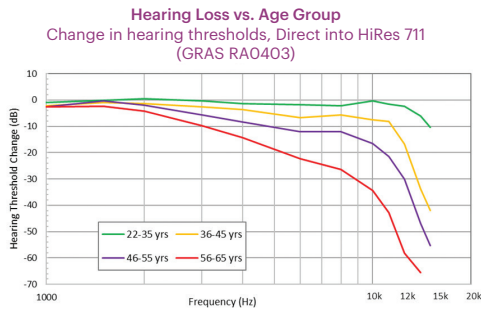

DELIVERING HD AUDIO EXPERIENCE AT ANY AGE REQUIRES HIGH-PERFORMANCE DRIVERS

- Biggest difference with HD audio is in the treble.
- Threshold of hearing changes as we age.
- With BA drivers, running high gain for hearing personalization avoids overloading the equalizer, DAC, and power amp while minimizing power draw.