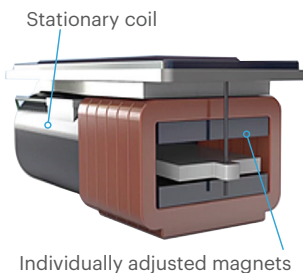

KNOWLES BALANCE ARMATURE DRIVERS FOR
PREMIUM SOUND: TRUE WIRELESS HEARABLES
SELECTION GUIDE

MARCH 2023

Small Size, Premium Sound

Knowles' tiny balanced armature drivers occupy less than 1/2 the volume of the smallest dynamic speakers, yet provide premium sound. Small enough to fit in the ear tip, balanced armature drivers allow more room in hearables for sensors, additional features, or a larger battery, without sacrificing comfort. Their high efficiency means longer battery life in the coming next generation of hearables as they do for hearing aids today.

In wired or wireless earphones, balanced armature drivers are small enough to replicate the performance of premium loudspeakers by allowing separate woofers, mid-range drivers, and tweeters to be combined in a single package.