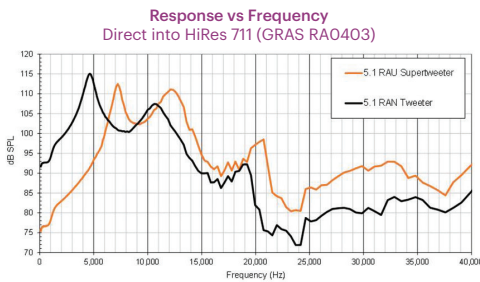

NEW RAU SUPERTWEETER DELIVERS SUPERIOR OUTPUT LEVEL AND TREBLE EXTENSION TO 40 KHZ AND BEYOND

- Knowles BA tweeter and new Supertweeter deliver hi-res audio with superior performance.
- Drive directly from DSP.
- No high voltage amplifier or transformer needed.
- Micro-sized RAU: 5.1 × 2.8 × 2.0mm.
- Also available in Dual and Quad configurations.

KNOWLES TURNKEY TWS REFERENCE DESIGNS

Key Benefits

- Turnkey reference design - Fast time to market for TWS with premium sound and ANC
- Manufactured by leading ODMs
- Outstanding performance

Key Features Common to KN1 and KN2

- Premium hybrid driver: Knowles BA RAN + dynamic
- Hybrid ANC & transparency mode
- Long battery life
- Dual-mic outgoing noise reduction

Model KN1

Knowles P/N TC-35030-000

- Extended treble for premium sound
- Long battery life:
  - ~13 hours streaming, ANC off
  - ~10 hours streaming, ANC on
- SoC Airoha 1562A
- Audio codecs:
  - SBC
  - AAC