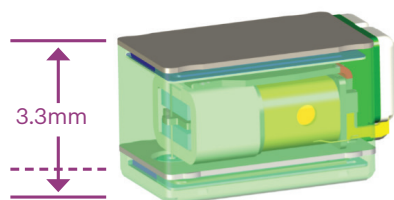

NEW DUAL-DIAPHRAGM RLQ DELIVERS BEST-IN-CLASS OUTPUT FOR SIZE

- Patented design has two separate diaphragms driven by a single motor.
- 5 dB more output than single diaphragm RAQ with very little size impact.
- Each diaphragm is in its own chamber, resulting in rich sound.